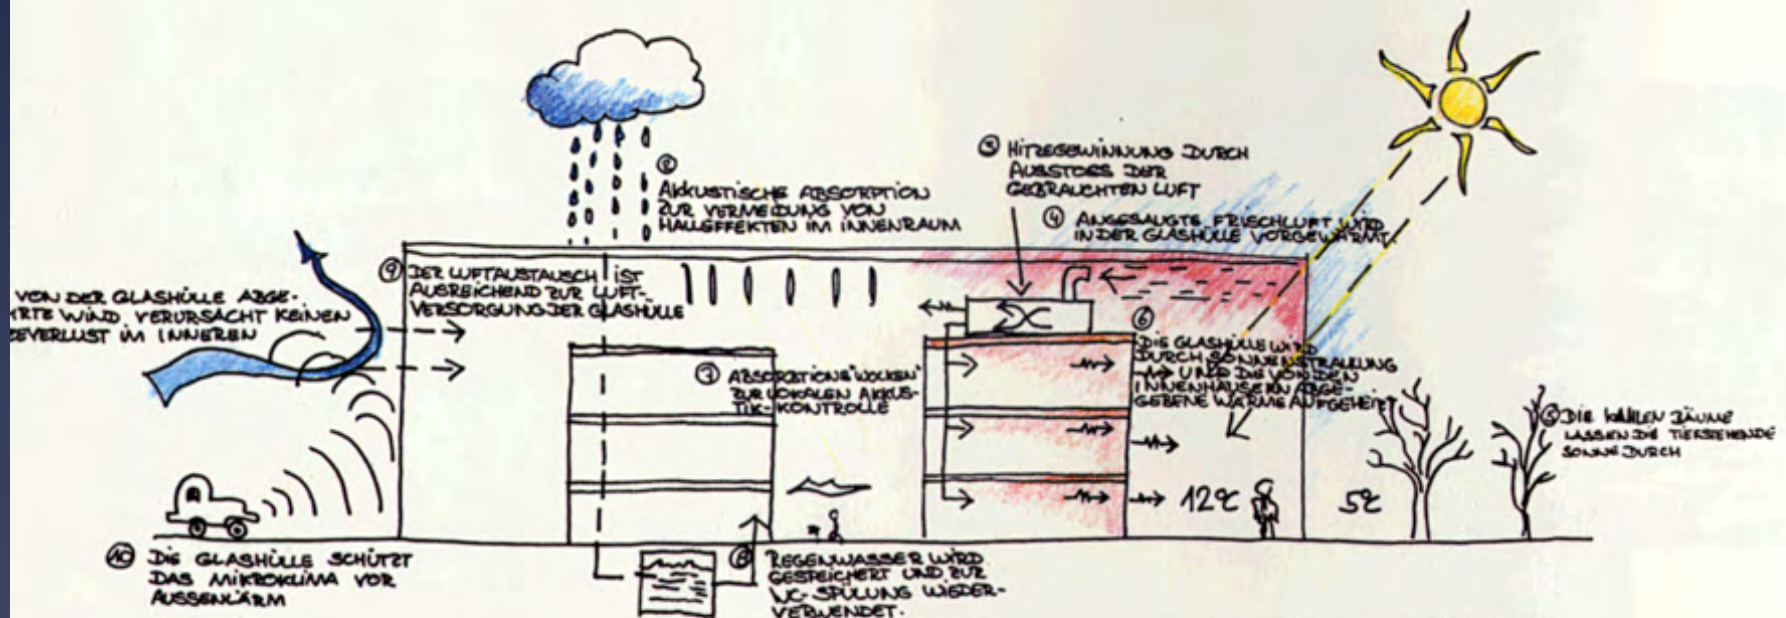

The role of the microclimatic envelope was to modify the interior climate to be less like Herne (SW of Hanover, Germany) and more like Nice on the Mediterranean sea (which is nice)

TYPISCHER WINTERTAG