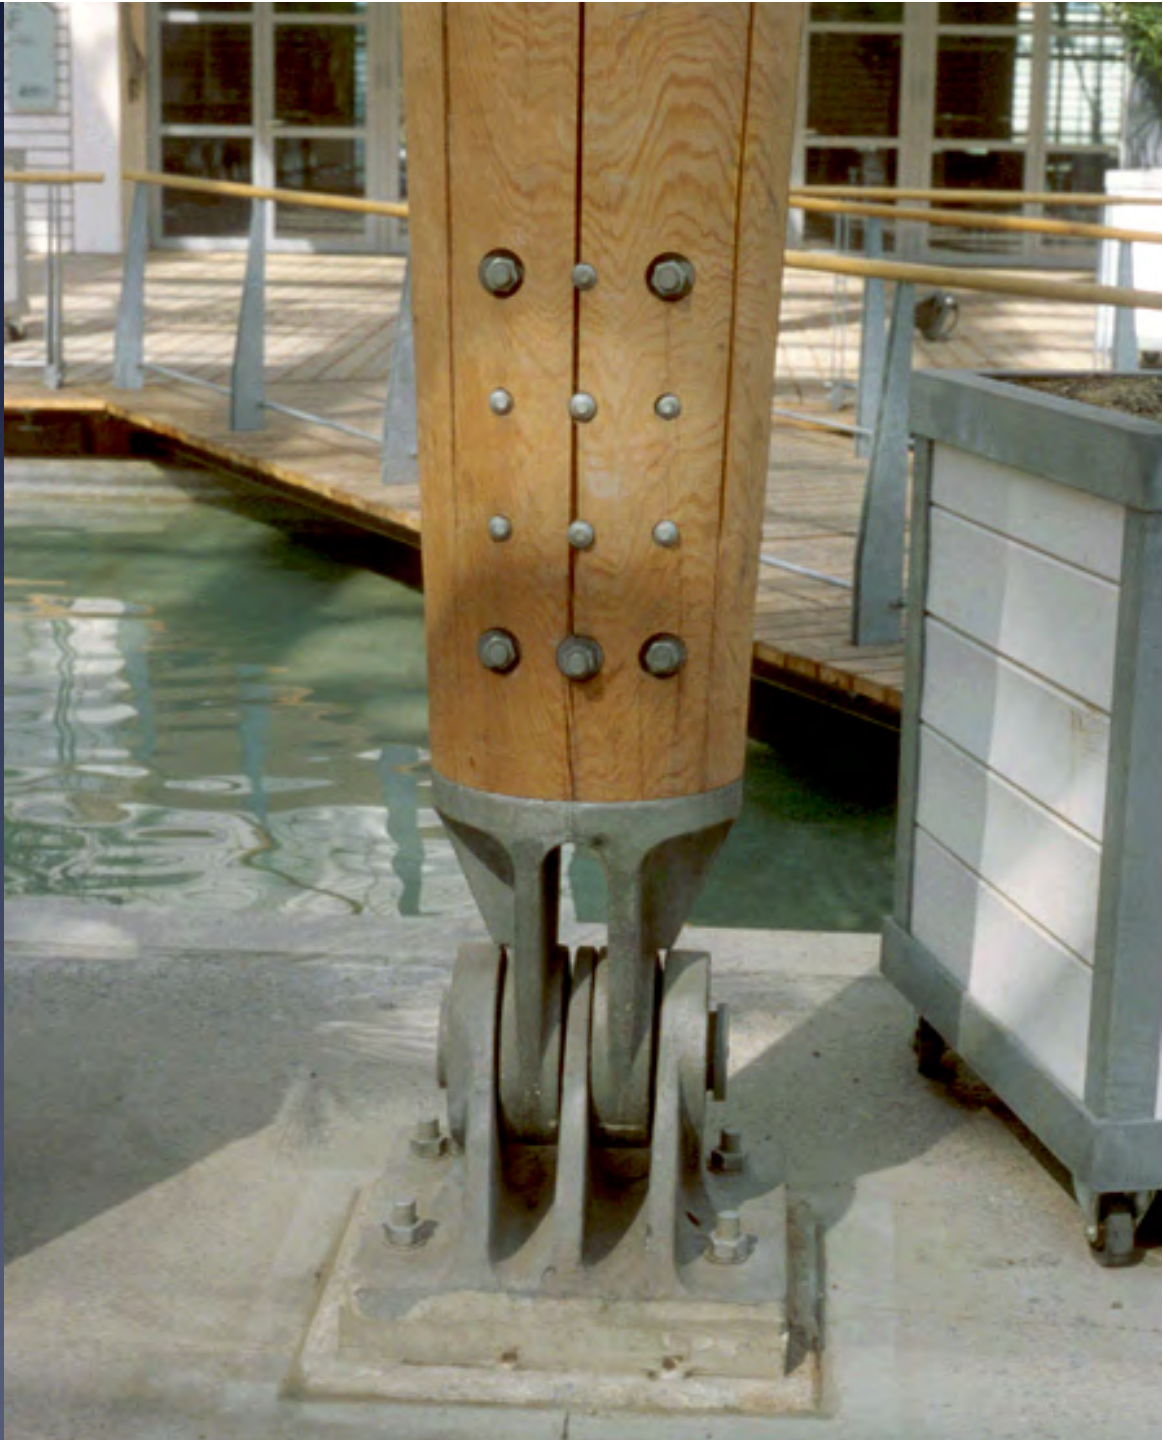

The Super- shed

Mont Cenis Academy, France

Jourda & Parraudin, Architects
1996

Micro Climatic Envelope... Mont Cenis

Micro Climatic envelope

Public Service Buildings

Library

Seminar facilities

The role of the microclimatic envelope was to modify the interior climate to be less like Herne (SW of Hanover, Germany) and more like Nice on the Mediterranean sea (which is nice)

TYPISCHER WINTERTAG