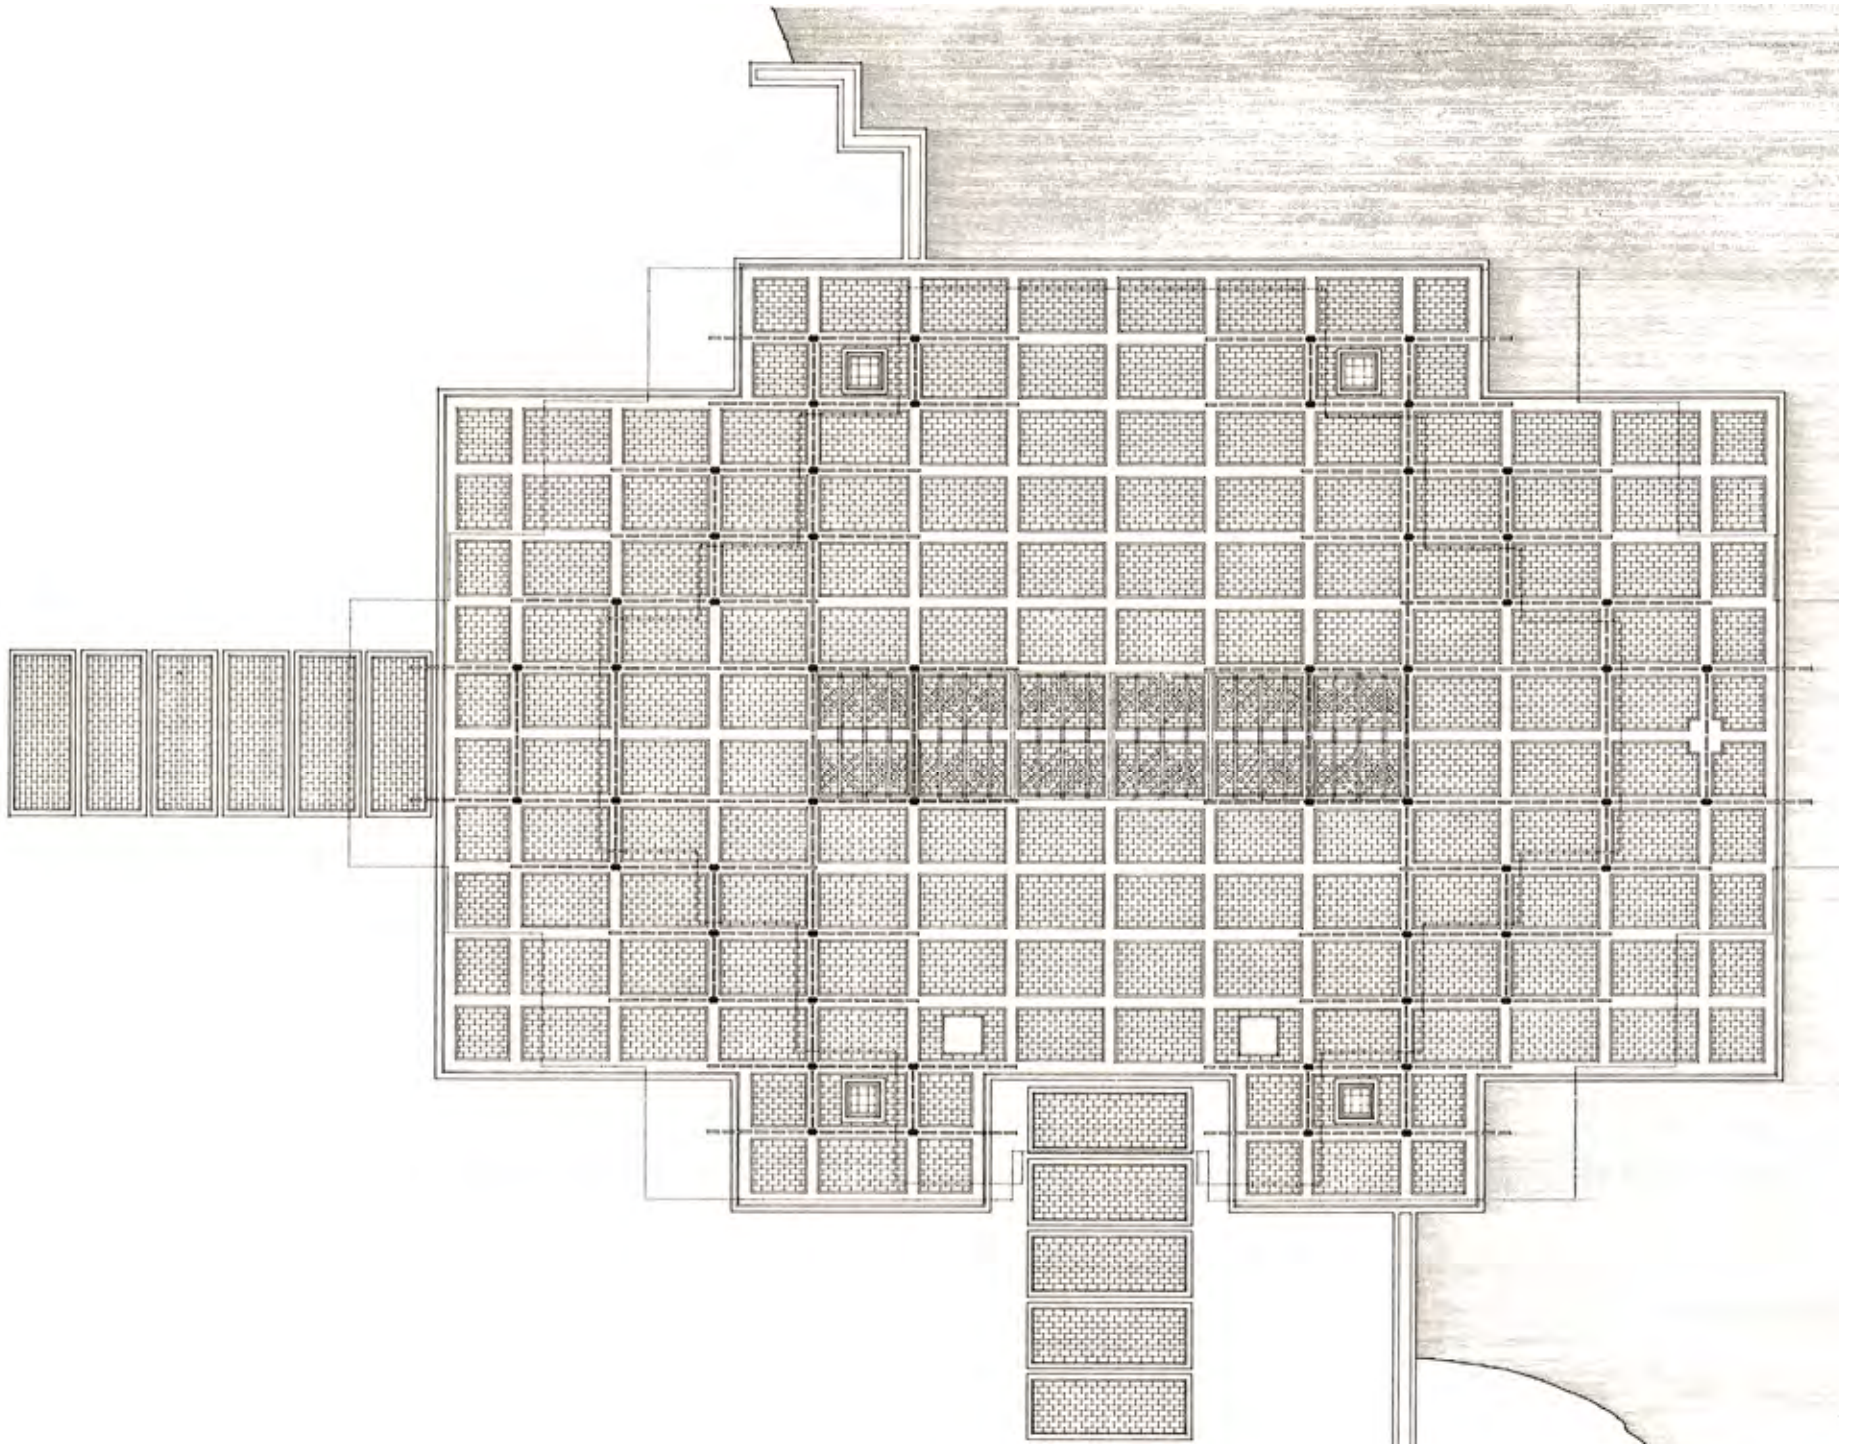

# Swamp Shelter

Pinecote Pavilion  
Fay Jones, Architect

Pinecote Pavillion  
Crosby Arboretum  
Picayune, Mississippi

1987 Fay Jones

Pinecote Pavillion  
Crosby Arboretum  
Picayune, Mississippi

1987 Fay Jones