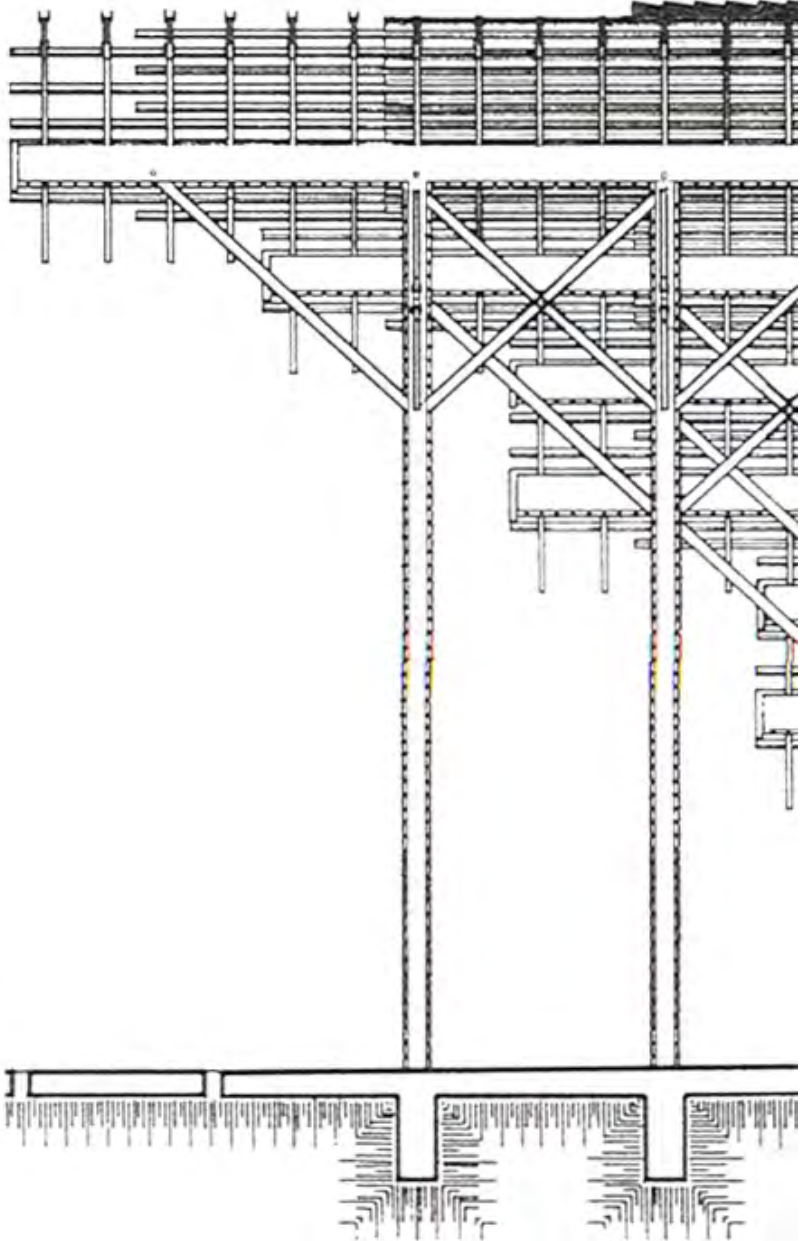

# Swamp Shelter

Pinecote Pavilion  
Fay Jones, Architect

Pinecote Pavillion  
Crosby Arboretum  
Picayune, Mississippi

1987 Fay Jones

Pinecote Pavillion  
Crosby Arboretum  
Picayune, Mississippi

1987 Fay Jones